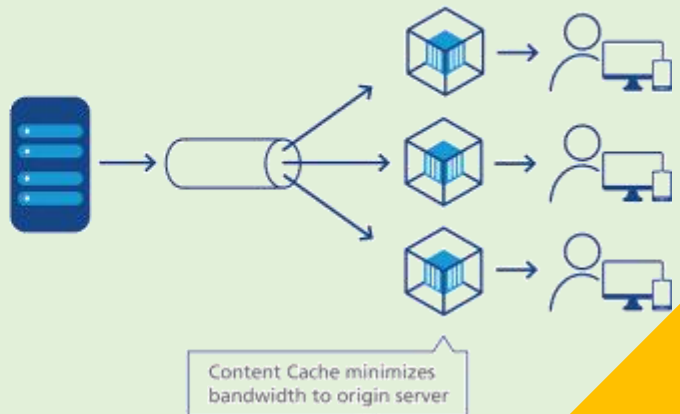

After CDN

GREAT CDN COVERAGE

With a great local and global coverage, Jupiter CDN can deliver content faster, safer and better, to any device, anywhere.

Jupiter CDN Solutions helps content publishers and network service providers profit from delivering a better Internet multimedia experience to their customers.

CDN SERVICES

Jupiter CDN provides the following basic services:

- **Web-acceleration** – a cost-effective way to scale a website to cope with large audiences or flash-crowds.
- **File-download** – a fast, scalable and efficient, delivery of digital assets, such as videos, software patches or games updates.
- **Video on demand (VoD)** – better quality streaming of videos, from movies to corporate or home videos.
- **Live-streaming** – a more reliable way to stream live events, including the ability to pause, rewind and resume the live-stream.

PRICES LIST

END USER

- Traffic usage up to 5TB IDR 5000/GB/mo.
- Traffic usage more than 5TB IDR 4000/GB/mo.
- Traffic usage more than 10TB call us.

PARTNER / RESELLER

Starting IDR 3000/GB/month. Please call us.